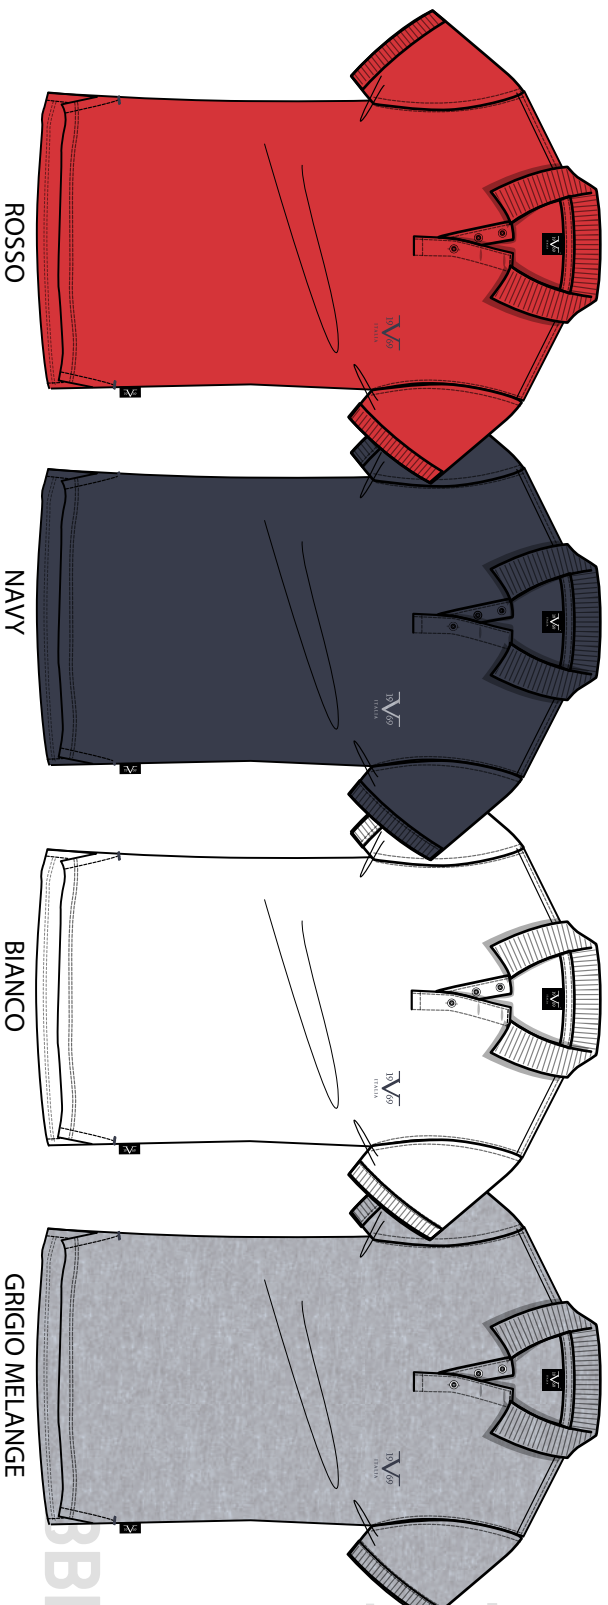

CODICE	COLORE	DESCRIZIONE	COMPOSIZIONE	COLORE	TG. M	L	XL	XXL	TOT
VI21SS0001	19-4050 tpg Nautical Blue	POLO SHIRT MERCERIZED FABRIC	100% CTN PIQUE 150GSM, MERCERIZED YARN DYED	JEANS	1	2	2	1	18
VI21SS0001	BLACK	POLO SHIRT MERCERIZED FABRIC	100% CTN PIQUE 150GSM, MERCERIZED YARN DYED	BLACK	1	2	2	1	
VI21SS0001	18-4006 tpg Quiet Shade	POLO SHIRT MERCERIZED FABRIC	100% CTN PIQUE 150GSM, MERCERIZED YARN DYED	GRIGIO	1	2	2	1	

BY VERSACE
ABBIGLIAMENTO
MILANO

VI21SS0002

POLO SHIRT WITH AOP JAQUARD

ANTRACITE

NAVY

FANGO

ASSORTIMENTO A
FAMIGLIA: POLO

CODICE	COLORE	DESCRIZIONE	COMPOSIZIONE	COLORE	TG. M	L	XL	XXL	TOT
VI21SS0002	18-3905 TPG	POLO SHIRT WITH AOP JAQUARD	100% CTN PIQUE 160GSM MERCERIZED- JAQUARD	ANTRACITE	1	2	2	1	18
VI21SS0002	19-3923 TPG	POLO SHIRT WITH AOP JAQUARD	100% CTN PIQUE 160GSM MERCERIZED- JAQUARD	NAVY	1	2	2	1	
VI21SS0002	17-1311 TPG	POLO SHIRT WITH AOP JAQUARD	100% CTN PIQUE 160GSM MERCERIZED- JAQUARD	FANGO	1	2	2	1	

SPRING/SUMMER 2021

BY VERSACE
ABBIGLIAMENTO
MILANO

19

VI20SS0004

POLO BASIC RICAMO

ASSORTIMENTO A
FAMIGLIA: POLO

CODICE	COLORE	DESCRIZIONE	COMPOSIZIONE	COLORE	TAGLIA	M	L	XL	XXL	TOT
VI20SS0004	18-1664 TPG	POLO BASIC RICAMO	100% COTONE	ROSSO	1	2	2	2	1	30
VI20SS0004	19-3923 TPG	POLO BASIC RICAMO	100% COTONE	NAVY	2	4	4	2		
VI20SS0004	11-4001 TPG	POLO BASIC RICAMO	100% COTONE	BIANCO	1	2	2	1		
VI20SS0004	GRIGIO MEL.	POLO BASIC RICAMO	100% COTONE	GRIGIO MELANGE	1	2	2	1		