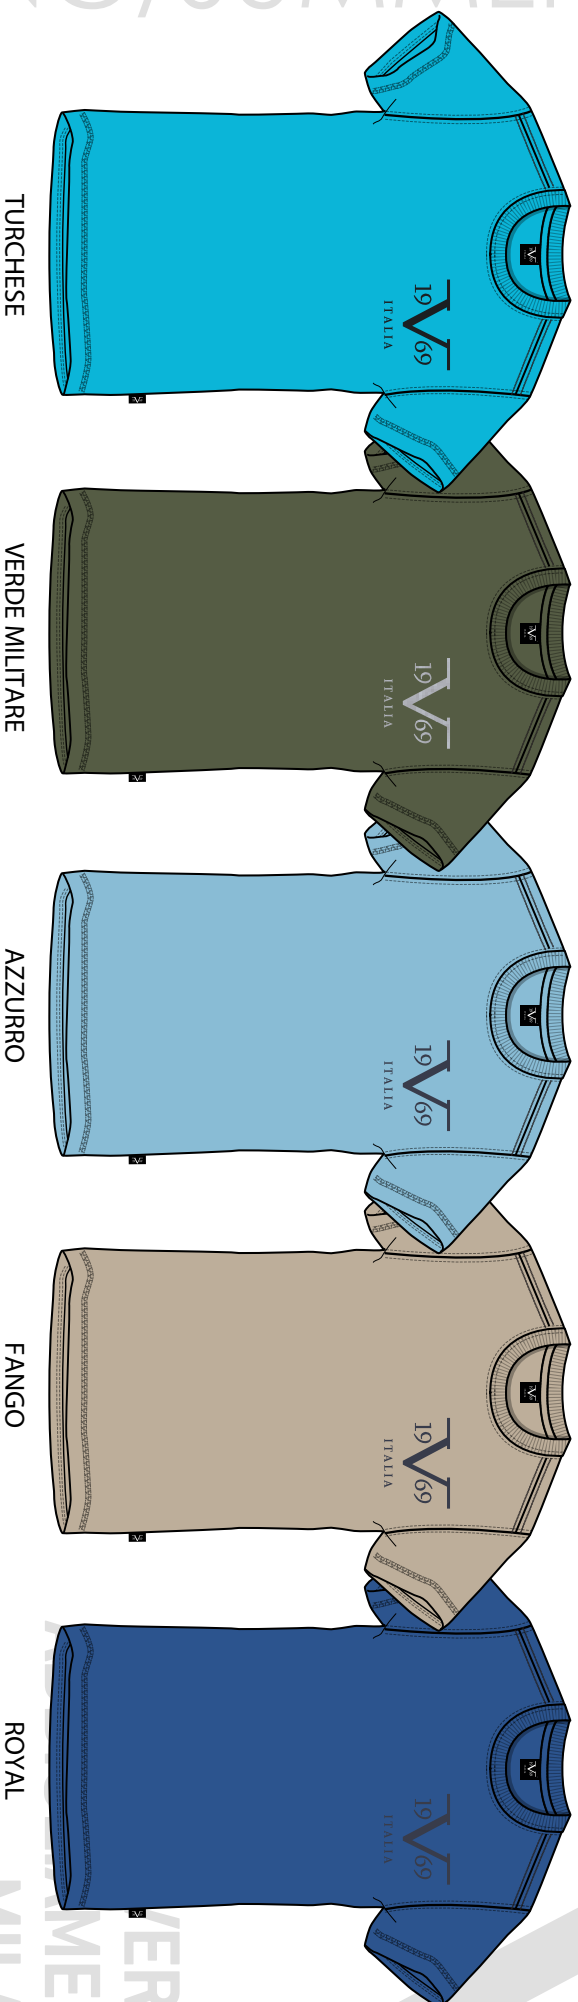

ASSORTIMENTO B
FAMIGLIA: T-SHIRT

CODICE	COLORE	DESCRIZIONE	COMPOSIZIONE	COLORE	TAGLIA	M	L	XL	XXL	TOT
VI20SS0008	16-4535 TPG	T-SHIRT BASIC BIG LOGO	100% COTONE	TURCHESE		1	2	2	1	
VI20SS0008	19-0323 TPG	T-SHIRT BASIC BIG LOGO	100% COTONE	VERDE MILITARE		1	2	2	1	
VI20SS0008	14-4318 TPG	T-SHIRT BASIC BIG LOGO	100% COTONE	AZZURRO		1	2	2	1	
VI20SS0008	15-1308 TPG	T-SHIRT BASIC BIG LOGO	100% COTONE	FANGO		1	2	2	1	
VI20SS0008	19-4052 TPG	T-SHIRT BASIC BIG LOGO	100% COTONE	ROYAL		1	2	2	1	30